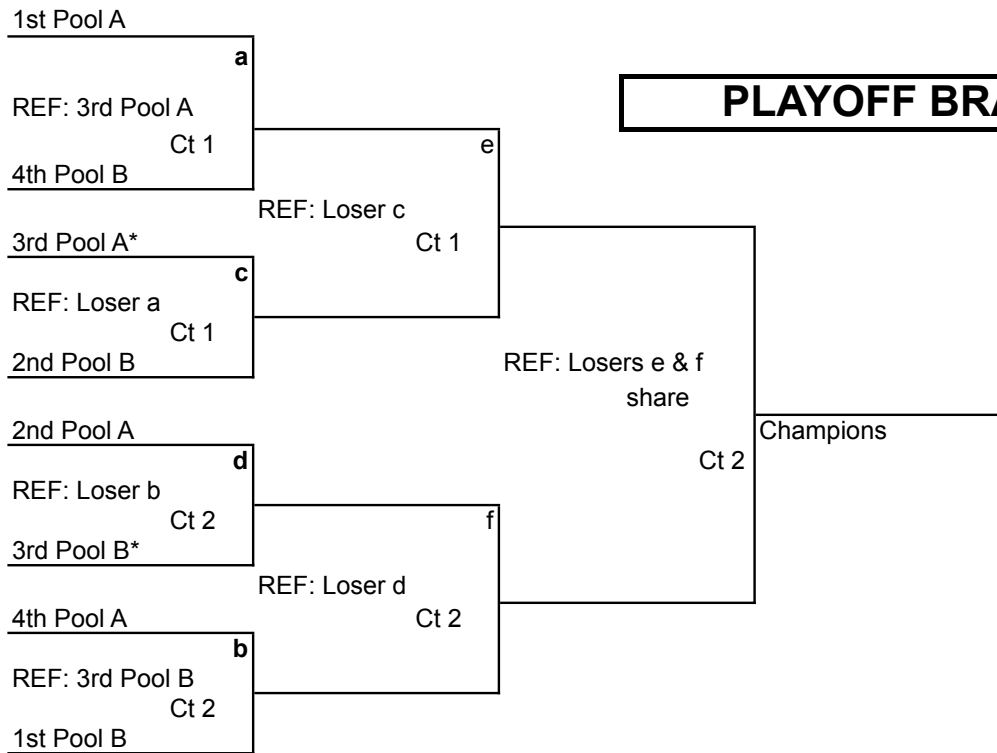

8 Teams Two 4-Team Pools One Bracket	Tournament Name: Panther Classic IV	
	Site: Greenville College	
	Date: 2-25-12	Level: G18U

Pool A Court #1	
1	Topspin 18
2	Auburn Storm 18
3	Gravity 18
4	RC Flyers 18

Pool B Court #2	
1	Stl Powerhitters 18
2	H2 18 Cardinal
3	Topnotch 18
4	SISVBC 18

POOL PLAY	Time*	Match	Team vs Team	Ref
	8:00	1	1 vs 3	2
	8:45	2	2 vs 4	1
	9:30	3	1 vs 4	3
	10:15	4	2 vs 3	1
	11:00	5	3 vs 4	2
	11:45	6	1 vs 2	4

Pool Play:
2 sets to 19 points. No cap.

Playoffs:
All teams advance to an 8 team single elimination bracket. All playoffs will be match play (19 pts, 19 pts, 15 pts if needed) with the exception of the final match (25 pts, 25 pts, 15 pts if needed).

* ALL TIMES APPROXIMATE EXCEPT FOR FIRST TWO MATCHES

PLAYOFF BRACKET

*Referee prior to playing.
Losing team stays to officiate next match on the same court.
Finals share ref duties.